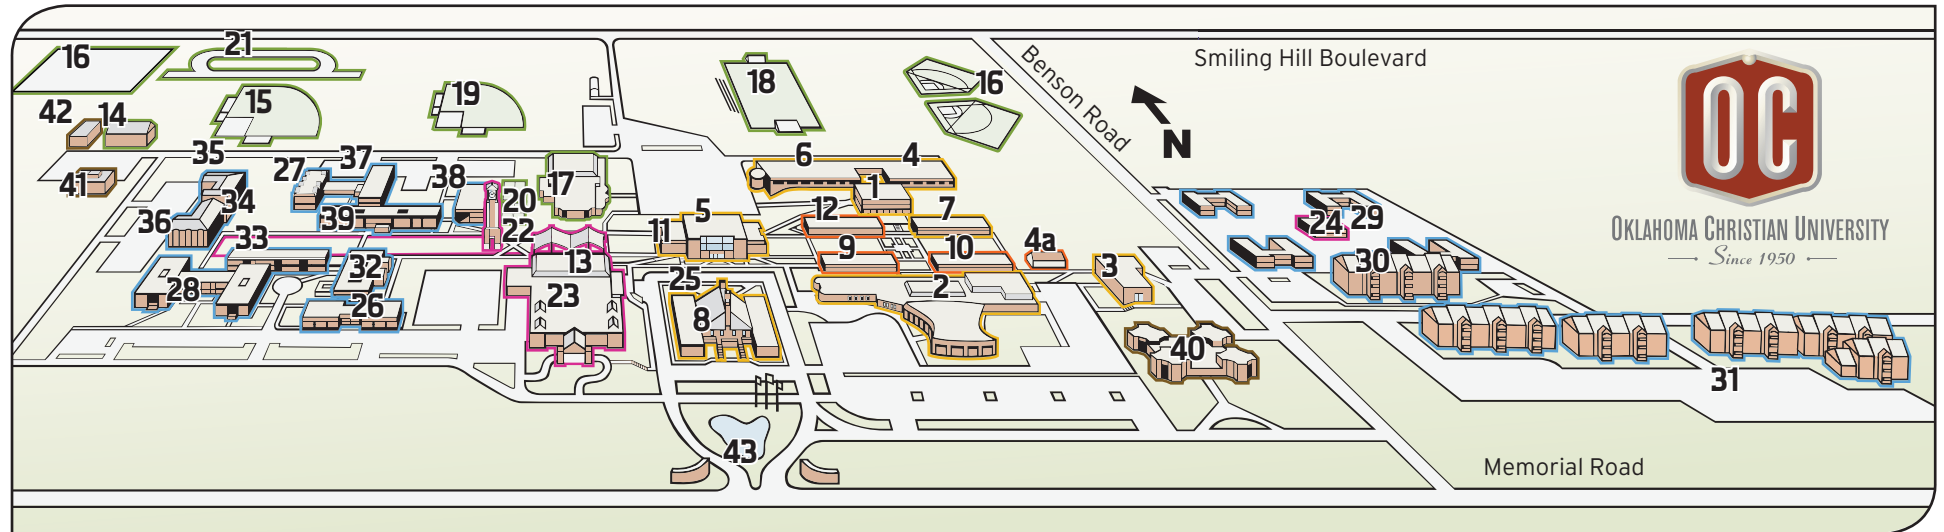

# CAMPUS MAP

Oklahoma Christian University - 2501 E. Memorial Road, Edmond, OK

Check out a virtual tour of the campus.

[www.oc.edu/virtualltour](http://www.oc.edu/virtualltour)

## Academics

- 1** Davisson American Heritage (DAH)
  - Dept. of History & Political Science
  - Dept. of Psychology & Family Studies
  - School of Education
- 2** Garvey Center for Liberal Arts (LA)
  - Dept. of Art & Design
  - Dept. of Communications
  - Dept. of Music
  - Hardeman Auditorium
  - Judd Theatre
  - McIntosh Conservatory / Recital Hall
- 3** Harvey Business Center (HBC)
  - School of Business Administration
- 4** Herold Science Hall (HSH)
  - Dept. of Biology
  - Dept. of Chemistry and Physics
- 4a** Nursing Administrative Building
- 5** Mabee Learning Center (MLC)
  - Beam Library
  - Dept. of Language and Literature
- 6** Prince Engineering Center (PEC)
  - Dept. of Mathematical, Computer, and Information Sciences
  - School of Engineering
- 7** Vose Hall

## Hangouts & Recreation

- 22** Lawson Commons
  - Freede Centennial Tower
  - Jack & Wanda McGraw Pavilion
- 23** Gaylord University Center
  - Bookstore
  - Health and Wellness Center
  - Magic Bean Coffee Shop
  - Salon USA
  - Sodexo-Marriott Dining Hall
- 24** Nowlin Center
- 25** Thelma Gaylord Forum

## Miscellaneous

- 40** Enterprise Square
  - Academy of Leadership & Liberty
- 41** Central Plant
- 42** Maintenance Center
- 43** Main Entrance